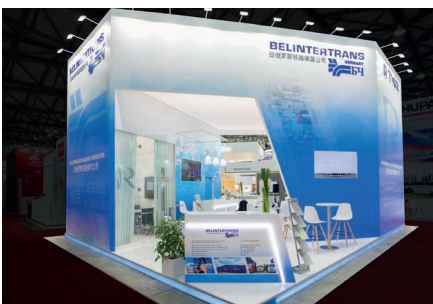

## YOUR BOOTH DESIGN PARTNER - WORLDWIDE

From the first idea to the final acceptance, MEPLAN is the competent trade fair partner for international markets. Our team of experienced, international exhibition designers and project managers offers you a complete all-round service, to guarantee your trade fair success.